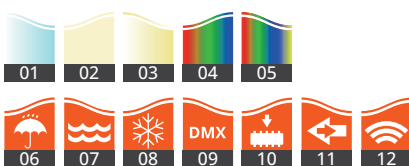

DOT 58

3 in 1 LED offers a fusion of well blended colours,
The compact dimension brings unlimited
pattern possibilities.

SPECIFICATION

MODEL	COLOUR WAVE DOT 58
OPERATING VOLTAGE	24V DC
POWER CONSUMPTION	5W Max
LED TYPE	SMD
COLOUR TEMP OPTION	2700K 3000K, 4000K, 5000K, RGB, RGBW
PIXEL	20 Dots Per Connection, Max spacing 1000mm
CRI	80min
PRODUCT EFFICIENCY	78lm/W@3000K
FULL WIDTH AT HALF MAXIMUM (OPTICS)	150°
MATERIAL	Aluminum + PC Cover
AMBIENT OPERATING TEMPERATURE	-20°C ~ +55°C
LUMEN MAINTENANCE	50,000 hours/L70 at 25°C
DIMENSIONS	Ø58*67(H)mm
CABLE LENGTH	500mm
CONTROL SYSTEM	ON/OFF, DMX/RDM
MOUNTING TYPE	Surface
IP RATING	IP66

FEATURES & OPTIONS

- | | |
|----------|-------------------|
| 01. CW | 07. ANTI-SALINE |
| 02. NW | 08. POLAR |
| 03. WW | 09. DMX |
| 04. RGB | 10. RFU |
| 05. RGBW | 11. RDM |
| 06. IP66 | 12. WIRELESS DATA |

DIMENSIONS

Leader Cable

*all units are in mm

OPTIC SELECTION

CenterBeamLux	Illuminance at Distance
815.60 lx	0.8 m
297.92 lx	1.7 m
74.48 lx	2.5 m
29.77 lx	3.3m
14.91 lx	4.2 m
09.89 lx	5.0 m

3000K

LED	Lumens	Watts	Efficacy
WHITE	391.50	5.00	78.3