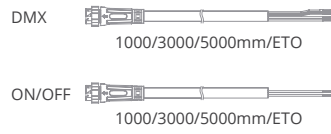

DOT 58

3 in 1 LED offers a fusion of well blended colours,
The compact dimension brings unlimited
pattern possibilities.

SPECIFICATION

MODEL	COLOUR WAVE DOT 58
OPERATING VOLTAGE	24V DC
POWER CONSUMPTION	5W Max
LED TYPE	SMD
COLOUR TEMP OPTION	2700K 3000K, 4000K, 5000K, RGB, RGBW
PIXEL	20 Dots Per Connection, Max spacing 1000mm
CRI	80min
PRODUCT EFFICIENCY	78lm/W@3000K
FULL WIDTH AT HALF MAXIMUM (OPTICS)	150°
MATERIAL	Aluminum + PC Cover
AMBIENT OPERATING TEMPERATURE	-20°C ~ +55°C
LUMEN MAINTENANCE	50,000 hours/L70 at 25°C
DIMENSIONS	Ø58*67(H)mm
CABLE LENGTH	500mm
CONTROL SYSTEM	ON/OFF, DMX/RDM
MOUNTING TYPE	Surface
IP RATING	IP66

FEATURES & OPTIONS

- | | |
|----------|-------------------|
| 01. CW | 07. ANTI-SALINE |
| 02. NW | 08. POLAR |
| 03. WW | 09. DMX |
| 04. RGB | 10. RFU |
| 05. RGBW | 11. RDM |
| 06. IP66 | 12. WIRELESS DATA |

DIMENSIONS

Leader Cable

*all units are in mm

OPTIC SELECTION

CenterBeamLux	Illuminance at Distance
815.60 lx	0.8 m
297.92 lx	1.7 m
74.48 lx	2.5 m
29.77 lx	3.3m
14.91 lx	4.2 m
09.89 lx	5.0 m

3000K

LED	Lumens	Watts	Efficacy
WHITE	391.50	5.00	78.3