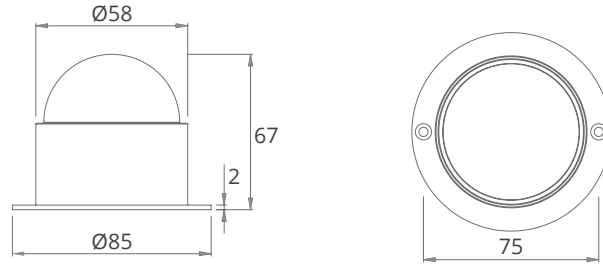

DOT 58

3 in 1 LED offers a fusion of well blended colours,
The compact dimension brings unlimited
pattern possibilities.

SPECIFICATION

MODEL	COLOUR WAVE DOT 58
OPERATING VOLTAGE	24V DC
POWER CONSUMPTION	5W Max
LED TYPE	SMD
COLOUR TEMP OPTION	2700K 3000K, 4000K, 5000K, RGB, RGBW
PIXEL	20 Dots Per Connection, Max spacing 1000mm
CRI	80min
PRODUCT EFFICIENCY	78lm/W@3000K
FULL WIDTH AT HALF MAXIMUM (OPTICS)	150°
MATERIAL	Aluminum + PC Cover
AMBIENT OPERATING TEMPERATURE	-20°C ~ +55°C
LUMEN MAINTENANCE	50,000 hours/L70 at 25°C
DIMENSIONS	Ø58*67(H)mm
CABLE LENGTH	500mm
CONTROL SYSTEM	ON/OFF, DMX/RDM
MOUNTING TYPE	Surface
IP RATING	IP66

DIMENSIONS

Leader Cable

*all units are in mm

OPTIC SELECTION

CenterBeamLux	Illuminance at Distance
815.60 lx	0.8 m
297.92 lx	1.7 m
74.48 lx	2.5 m
29.77 lx	3.3m
14.91 lx	4.2 m
09.89 lx	5.0 m

3000K

LED	Lumens	Watts	Efficacy
WHITE	391.50	5.00	78.3

▪ Ver. Spread: 164.6° ▪ Horiz. Spread: 160.0°

CenterBeamLux	Illuminance at Distance
493.20 lx	0.8 m
178.18 lx	1.7 m
44.54 lx	2.5 m
17.81 lx	3.3 m
08.75 lx	4.2 m
05.91 lx	5.0 m

LED	Lumens	Watts	Efficacy
RGBW	225.95	5.00	45.19
R	40.59	0.93	44.00
G	77.31	1.35	57.13
B	12.20	1.27	09.58
W	100.05	1.45	69.00